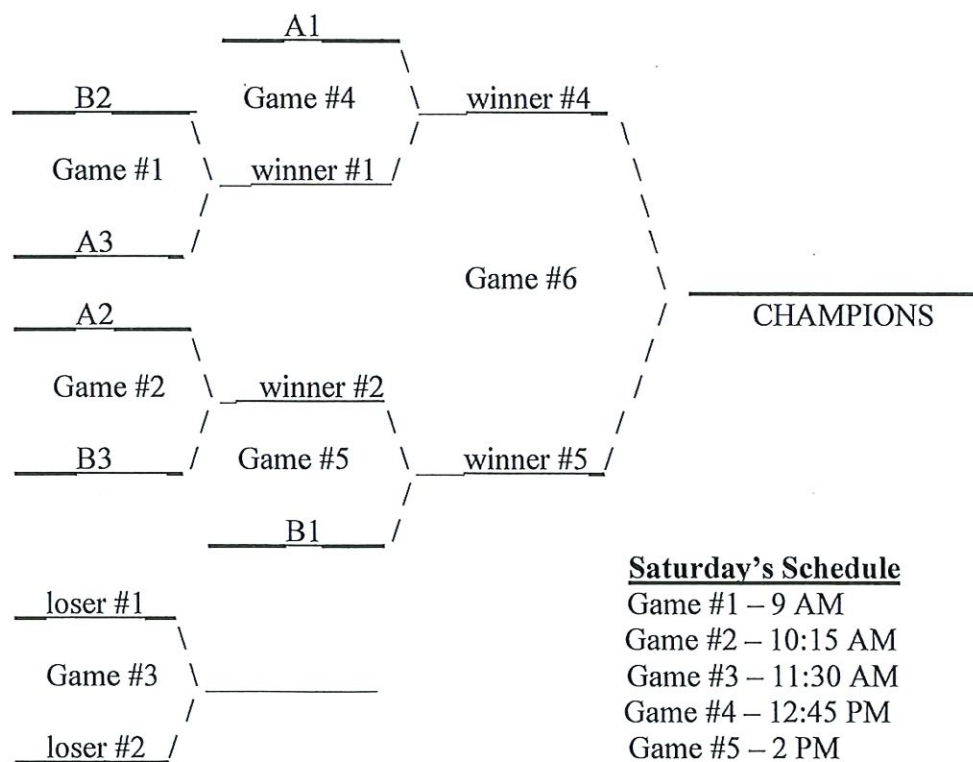

StoneGate Summer Invitational Tournament

Pool A (Thursday 9/02)

- 1 – Azle Christian
- 2 – Alcuin
- 3 – Cambridge

Pool B (Friday 9/03)

- 1 – SGCA
- 2 – Young Women’s Leadership Academy
- 3 – CDA FM JV

Thursday/Friday Schedule

<u>Time</u>	<u>Teams</u>
2:00 PM	1 / 2
3:30 PM	2 / 3
5:00 PM	3 / 1

Saturday Bracket (9/04)

Saturday's Schedule

- Game #1 – 9 AM
- Game #2 – 10:15 AM
- Game #3 – 11:30 AM
- Game #4 – 12:45 PM
- Game #5 – 2 PM
- Game #6 – 3:15 PM